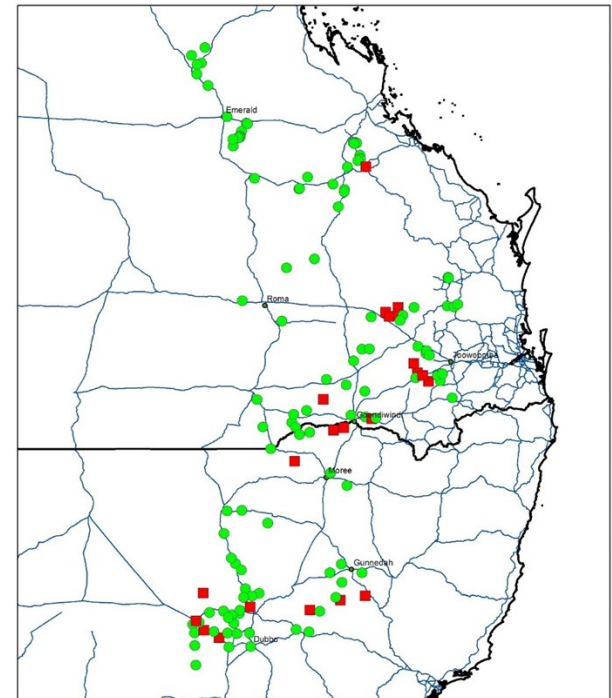

Fleabane and sow thistle
How much resistance is out there?

John Broster

Charles Sturt University

GRDC™

GRAINS RESEARCH
& DEVELOPMENT
CORPORATION

Dryland field surveys 2016-18

**% of samples
resistant**

Glyphosate

Fleabane

100 (61)

Dryland field surveys 2016-18

	% resistant	
	Nth NSW & Qld	Sth NSW
Fleabane	100 (61)	Not sampled
Sow thistle*	14 (197)	0 (161)

*43% of sth NSW resistant to Group B

Cotton field surveys

	% of samples resistant to glyphosate				
	2015-16	2016-17	2017-18	2018-19	2019-20
Fleabane	97 (37)	75 (25)	Not tested	Not tested	Not tested
Sow thistle	22 (37)	10 (37)	100 (6)	28 (11)	10 (32)