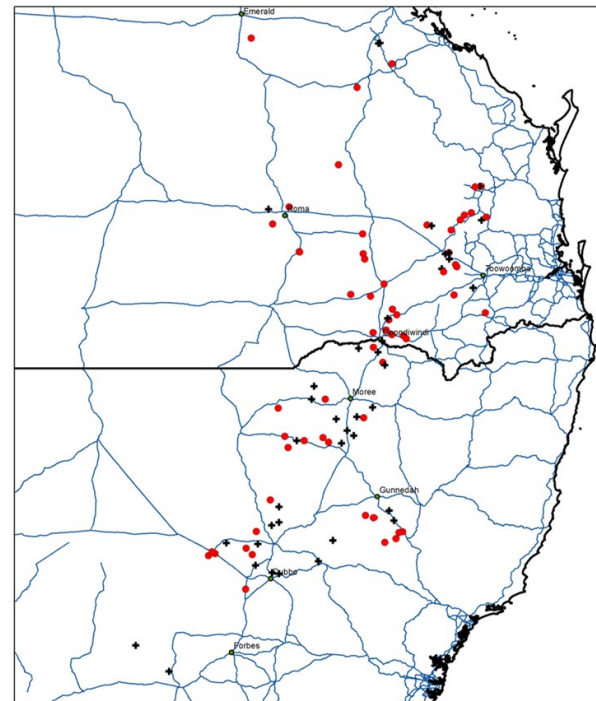

Fleabane and sow thistle
How much resistance is out there?

John Broster

Charles Sturt University

GRDC™

GRAINS RESEARCH
& DEVELOPMENT
CORPORATION

Dryland field surveys 2016-18

**% of samples
resistant**

Glyphosate

Fleabane

100 (61)

Dryland field surveys 2016-18

	% resistant	
	Nth NSW & Qld	Sth NSW
Fleabane	100 (61)	Not sampled
Sow thistle*	14 (197)	0 (161)

*43% of sth NSW resistant to Group B

Cotton field surveys

	% of samples resistant to glyphosate				
	2015-16	2016-17	2017-18	2018-19	2019-20
Fleabane	97 (37)	75 (25)	Not tested	Not tested	Not tested
Sow thistle	22 (37)	10 (37)	100 (6)	28 (11)	10 (32)