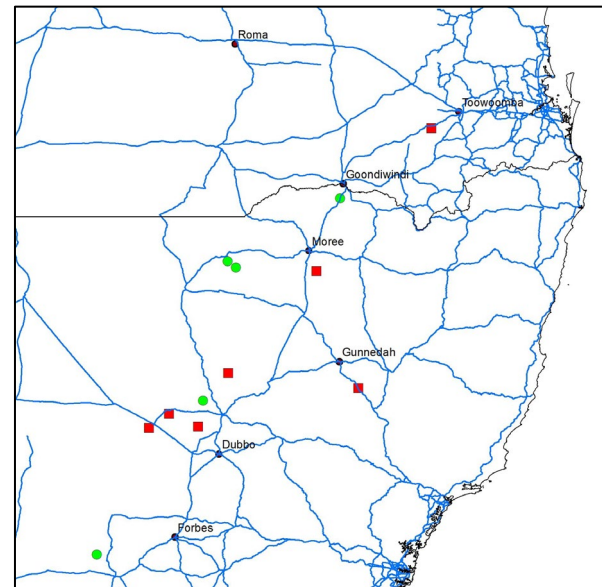

# Dryland field surveys 2016-18

---

**%  
resistant**

Feathertop Rhodes grass  
(62)

68

---

# Dryland field surveys 2016-18

---

	<b>% resistant</b>
Feathertop Rhodes grass (62)	68
Windmill grass (12)	58

---