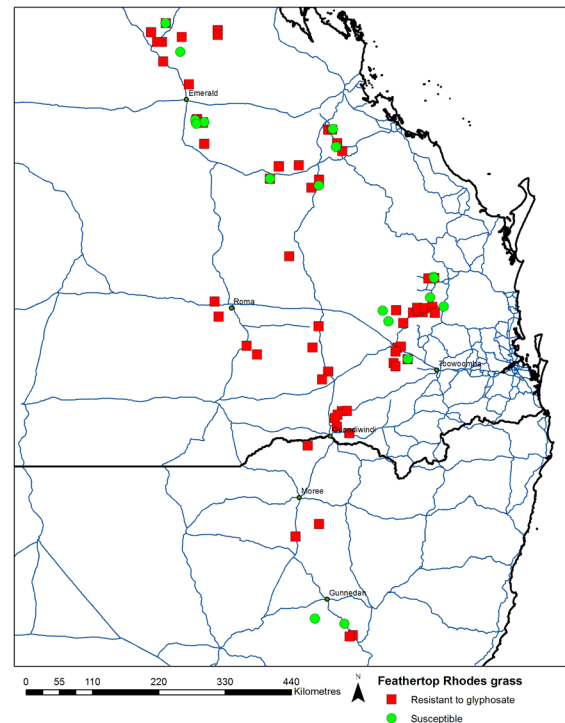

# Dryland field surveys 2016-18

---

**%  
resistant**

Feathertop Rhodes grass  
(62)

68

---

# Dryland field surveys 2016-18

---

	<b>% resistant</b>
Feathertop Rhodes grass (62)	68
Windmill grass (12)	58

---

# Cotton field surveys

	<b>% of samples resistant to glyphosate</b>				
	2015-16	2016-17	2017-18	2018-19	2019-20
Feathertop Rhodes grass	20 (20)	35 (11)	40 (25)	No testing	90 (6)
Windmill grass	90 (24)	45 (11)	44 (16)	No testing	75 (4)