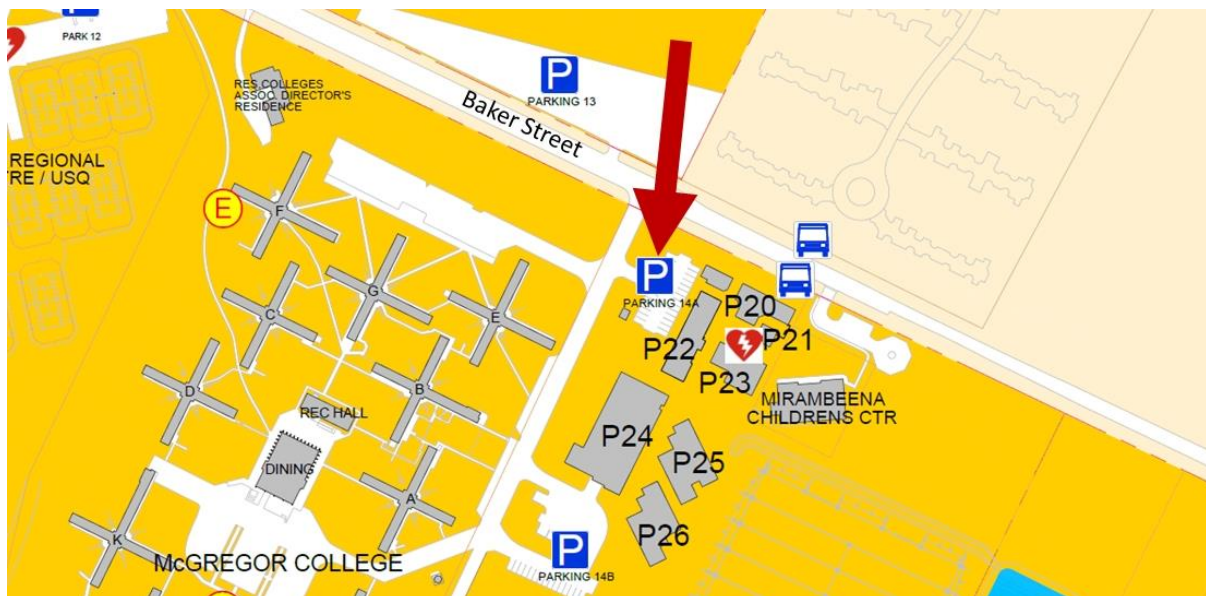

How to find us:

Best parking is in **14A** (red arrow) or **14B (behind P24)**. Then walk to **P20** where tea and coffee will be available from 8:45 am, for a start at 9 am.